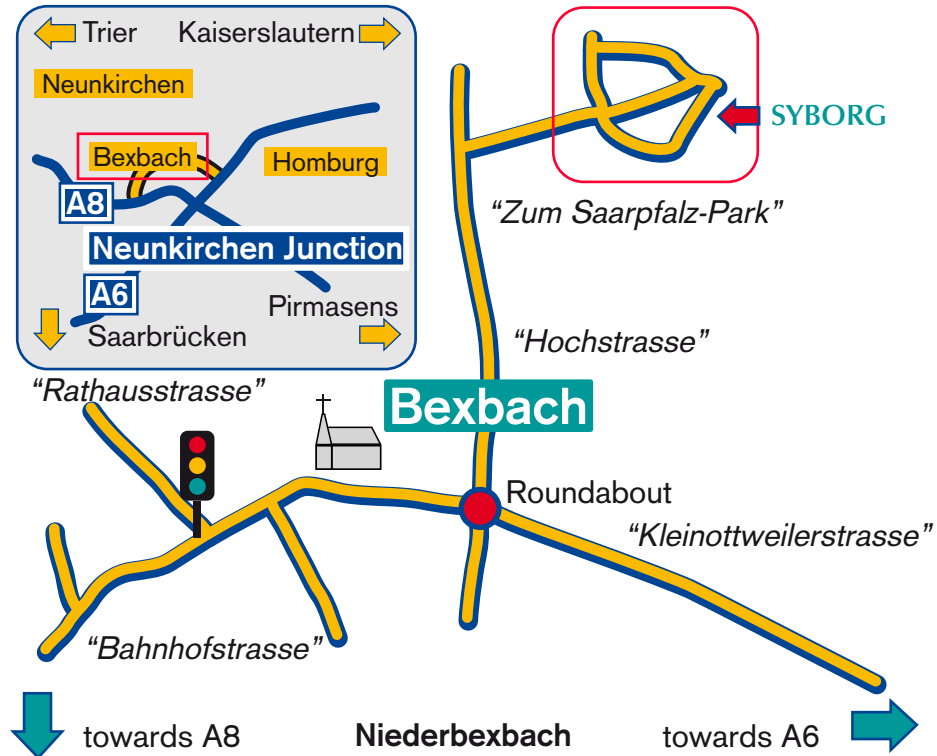

SYBORG

How to find us in Bexbach

SYBORG Informationssysteme b. h. OHG
Saarpfalz-Park 15, D-66450 Bexbach

Phone: +49 68 26 / 5 26-0
Fax: +49 68 26 / 5 26-499

Email: marketing@syborg.de
www.syborg.de

... for better interception